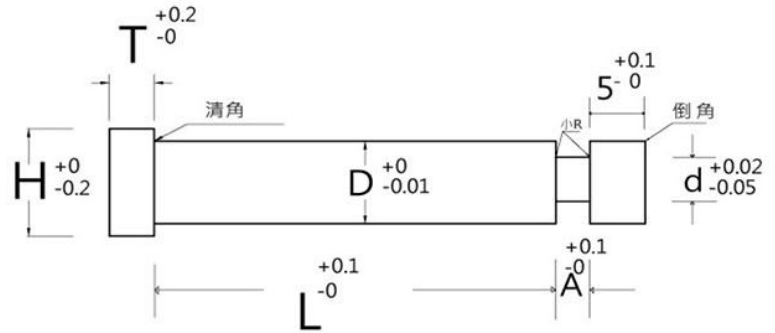

SIN DANE

Lifter guide pin (GLS)

style name :

GLS D/L * d/A

Code	D	L						A	d	H	T
GLS	4	22	25	28	30	32	36	1.0~3.0	2	6	4
	6	22	25	28	30	32	36	1.0~3.0	3.6	8	
	8	22	25	28	30	32	36	1.0~3.0	5	10	5
	10		25	28	30	32	36	1.0~3.0	6	12	
	13			28	30	32	36	1.0~3.0	7	15	

★If not in the standard sizes above, please provide drawings when ordering. Thankyou.