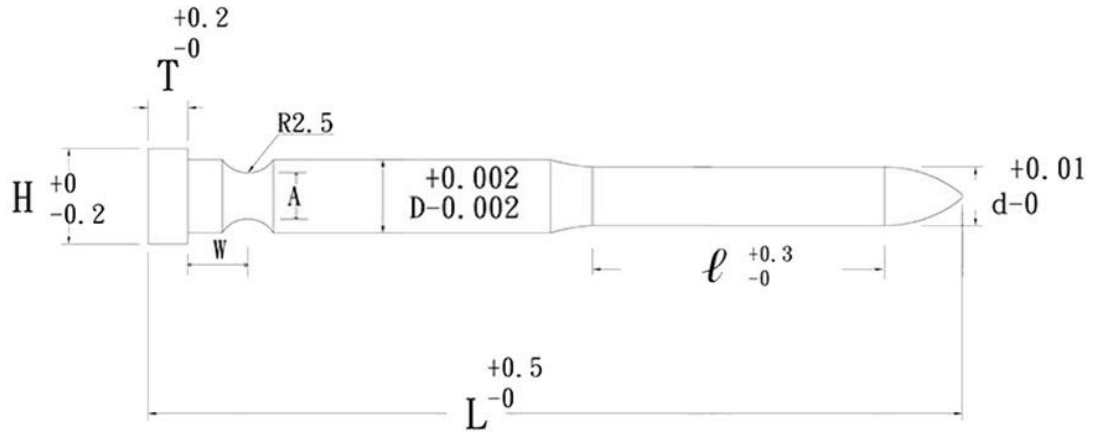

SIN DANE

APP type sensor pin(FA)

style name :

FA D * l * L
A*W

Code	D	P	A	W	T	H
FA	4	1.0~3.9	Make your own size	Make your own size	4	6
	5	2.0~4.9			4	7
	6	2.0~5.9			4	8
	8	3.0~7.9			5	10
	10	3.0~9.9			5	12